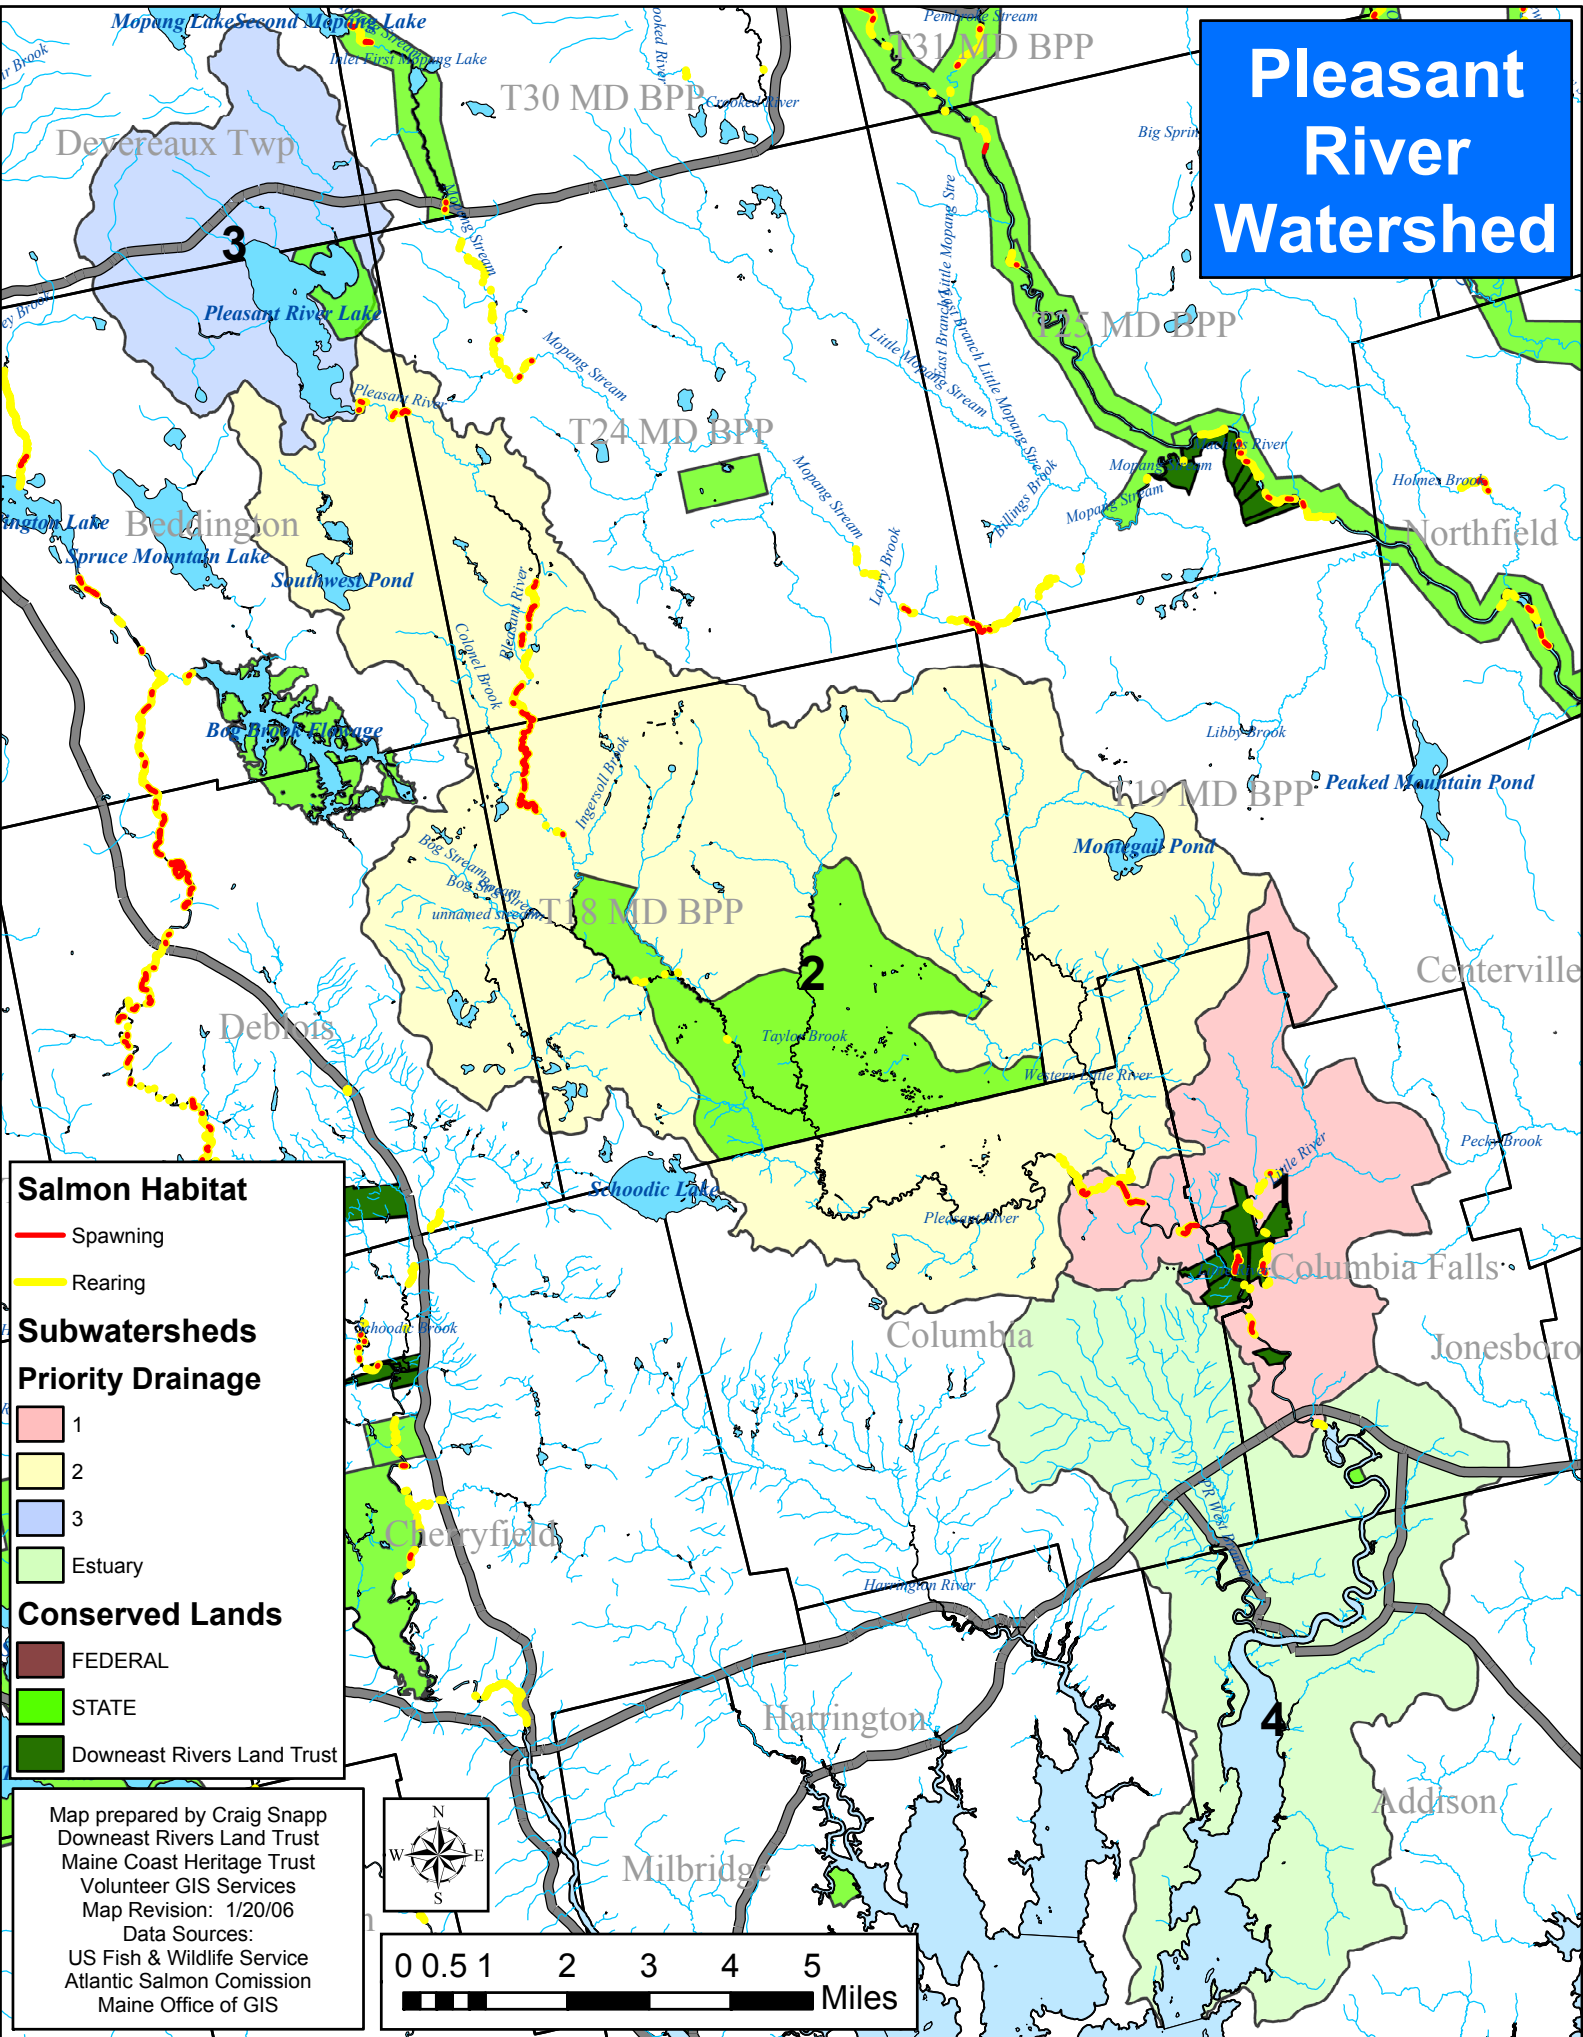

Pleasant River Watershed

Salmon Habitat

- Spawning
- Rearing

Subwatersheds

Priority Drainage

- 1
- 2
- 3
- Estuary

Conserved Lands

- FEDERAL
- STATE
- Downeast Rivers Land Trust

Map prepared by Craig Snapp
 Downeast Rivers Land Trust
 Maine Coast Heritage Trust
 Volunteer GIS Services
 Map Revision: 1/20/06
 Data Sources:
 US Fish & Wildlife Service
 Atlantic Salmon Commission
 Maine Office of GIS